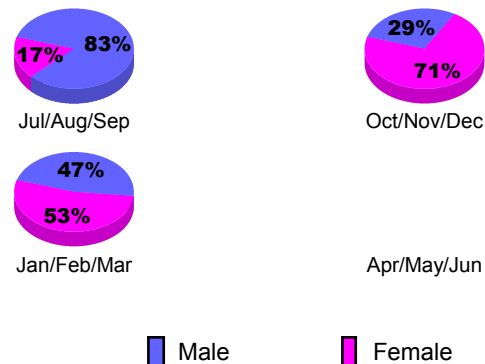

GMT: **GARY ANDERSON**

Location: **MICHIGAN**

GMT CA: **1**

**CLUBS**

Month	New Club Goal	Actual New Clubs	Actual Dropped Clubs	Gain/Loss of Clubs
<b>2012-2013</b>				
Jul/Aug/Sep		0	0	0
Oct/Nov/Dec		0	0	0
Jan/Feb/Mar		0	0	0
Apr/May/June		0	0	0
<b>Totals</b>		<b>0</b>	<b>0</b>	<b>0</b>

**Club Results 2012-2013**

Goal, New, Dropped, Gain/Loss

**YTD Status Quo Clubs 2012-2013**

Status Quo Clubs Compared to Status Quo Members

**Club Gain/Loss 2012-2013**

**MEMBERSHIP**

Month	Net Memb Goal	Actual New Memb	Actual Dropped Memb	Gain/Loss of Memb
<b>2012-2013</b>				
Jul/Aug/Sep		14	29	-15
Oct/Nov/Dec		37	30	7
Jan/Feb/Mar		41	26	15
Apr/May/June		15	39	-24
<b>Totals</b>		<b>107</b>	<b>124</b>	<b>-17</b>

**Membership Results 2012-2013**

Goal, New, Dropped, Gain/Loss

**Gender Comparison 2012-2013**

**Membership Gain/Loss 2012-2013**