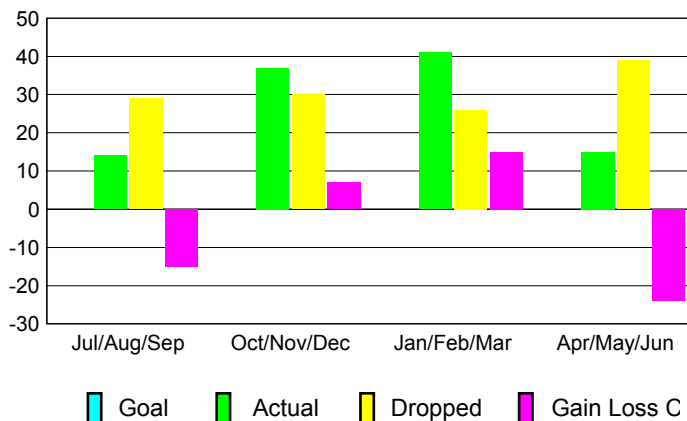

GMT: **GARY ANDERSON**

Location: **MICHIGAN**

GMT CA: **1**

**CLUBS**

Month	New Club Goal	Actual New Clubs	Actual Dropped Clubs	Gain/Loss of Clubs
<b>2012-2013</b>				
Jul/Aug/Sep		0	0	0
Oct/Nov/Dec		0	0	0
Jan/Feb/Mar		0	0	0
Apr/May/June		0	0	0
<b>Totals</b>		<b>0</b>	<b>0</b>	<b>0</b>

**Club Results 2012-2013**

Goal, New, Dropped, Gain/Loss

**YTD Status Quo Clubs 2012-2013**

Status Quo Clubs Compared to Status Quo Members

**Club Gain/Loss 2012-2013**

**MEMBERSHIP**

Month	Net Memb Goal	Actual New Memb	Actual Dropped Memb	Gain/Loss of Memb
<b>2012-2013</b>				
Jul/Aug/Sep		14	29	-15
Oct/Nov/Dec		37	30	7
Jan/Feb/Mar		41	26	15
Apr/May/June		15	39	-24
<b>Totals</b>		<b>107</b>	<b>124</b>	<b>-17</b>

**Membership Results 2012-2013**

Goal, New, Dropped, Gain/Loss

**Gender Comparison 2012-2013**

**Membership Gain/Loss 2012-2013**